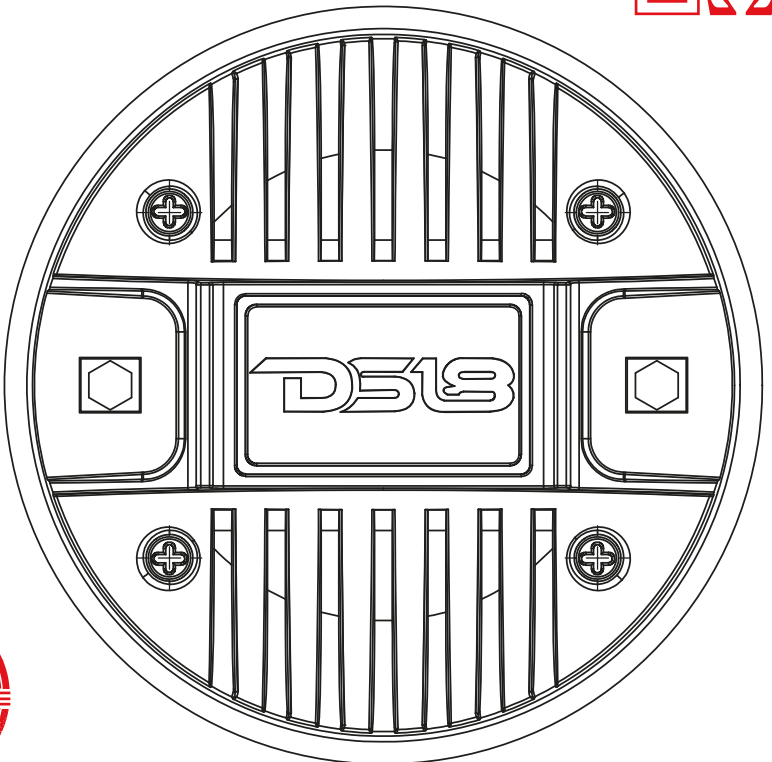

DS18®

OWNER'S MANUAL
MANUAL DE USUARIO

PRO-D2PH
3" PHENOLIC VOICE COIL BOLT-ON
COMPRESSION DRIVER

*DRIVER DE COMPRESION PARA ATORNILLAR
CON BOBINA FENOLICA DE 3"*