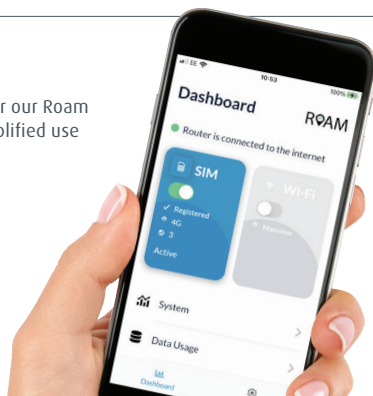

## Free App Control

Specially designed and developed for our Roam range. This unique app provides simplified use of all the key features.

Available on iOS and Android.