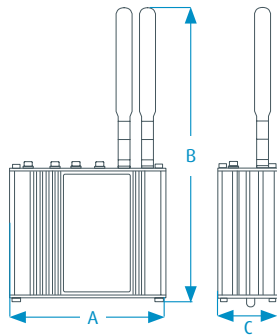

ROAM CAMPERVAN

MXL056 - White
MXL056/B - Black

Roam Campervan X Router
A: 115mm $\varnothing$ B: 270mm C: 45mm
Weight: 550g