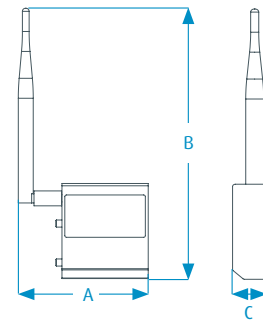

# MAXVIEW

Roam Campervan Antenna  
 A: 180mm B: 60mm C: 67mm  
 Weight: 385g

## ROAM X CAMPERVAN

MXL057 - White  
 MXL057/B - Black

## ROAM CAMPERVAN

MXL056 - White  
 MXL056/B - Black

Roam Campervan X Router  
 A: 115mm  $\varnothing$  B: 270mm C: 45mm  
 Weight: 550g

Roam Campervan Router  
 A: 115mm B: 240mm C: 25mm  
 Weight: 125g