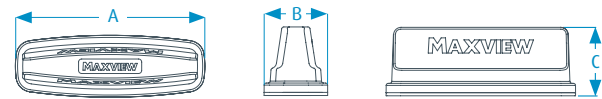

Antenna Dimensions

Roam Campervan Antenna
A: 180mm B: 60mm C: 67mm Weight: 385g